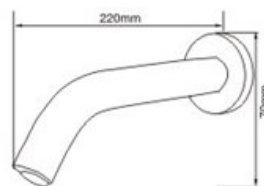

Dia. Of inlet pipe G1/2" (DN15)

Degree of protection by enclosure IP56

TECHNICAL SPECIFICATIONS
19.131A

19.131B

19.131C

19.132

23.101

material: smoked-free wood
finish: golden or silver