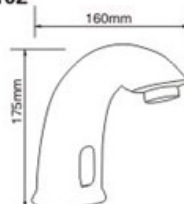

19.101

material: brass
finish: chrome

19.102

material: brass
finish: chrome

19.103

material: brass
finish: chrome

COMPONENTS & MATERIALS

- Touchless sensor faucet, surface mounted.

DC/AC

Power	6V / 180 ~ 240V/50HZ
Power consumption	DC 6V. 4AA alkaline batteries lasts 1 years based on 200 cycles a day.
Detection zone	6-25 cm. Preset 15 cm.

Ambient temperature	0-45°C
Ambient humidity	<95%RH
Dia. Of inlet pipe	G1/2" (DN15)
Degree of protection by enclosure	IP56

TECHNICAL SPECIFICATIONS

19.101

19.102

19.103