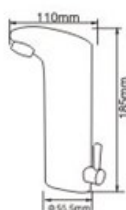

19.115

material: AISI 304 stainless steel
finish: chrome

19.116

material: brass
finish: chrome

COMPONENTS & MATERIALS

- Touchless sensor faucet, surface mounted.
- Adjustable the hot and cold water.

DC/AC	
Power	6V / 180 - 240V/50HZ
Power consumption	DC 6V. 4AA alkaline batteries lasts 1 years based on 200 cycles a day.
Detection zone	6-25 cm. Preset 15 cm.

Ambient temperature	0-45°C
Ambient humidity	<95%RH
Dia. Of inlet pipe	G1/2" (DN15)
Degree of protection by enclosure	IP56

TECHNICAL SPECIFICATIONS

19.114

19.115

19.116

19.131A

height: 175mm

material: AISI 304 stainless steel

finish: chrome

19.131B

height: 235mm

material: AISI 304 stainless steel

finish: chrome

19.131C

height: 330mm

material: AISI 304 stainless steel