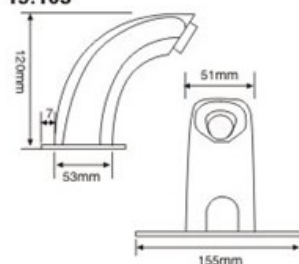

19.101

material: brass
finish: chrome

19.102

material: brass
finish: chrome

19.103

material: brass
finish: chrome

COMPONENTS & MATERIALS

- Touchless sensor faucet, surface mounted.

DC/AC

Power	6V / 180 ~ 240V/50HZ
Power consumption	DC 6V. 4AA alkaline batteries lasts 1 years based on 200 cycles a day.
Detection zone	6-25 cm. Preset 15 cm.

Ambient temperature	0-45°C
Ambient humidity	<95%RH
Dia. Of inlet pipe	G1/2" (DN15)
Degree of protection by enclosure	IP56

TECHNICAL SPECIFICATIONS

19.101

19.102

19.103