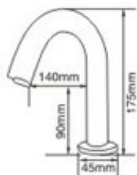

Ambient temperature	0-45°C
Ambient humidity	<95%RH
Dia. Of inlet pipe	G1/2" (DN15)
Degree of protection by enclosure	IP56

TECHNICAL SPECIFICATIONS

19.114

19.115

19.116

19.131A

height: 175mm

material: AISI 304 stainless steel

finish: chrome

19.131B

height: 235mm

material: AISI 304 stainless steel

finish: chrome

19.131C

height: 330mm

material: AISI 304 stainless steel

Dia. Of inlet pipe G1/2" (DN15)

Degree of protection by enclosure IP56

TECHNICAL SPECIFICATIONS
19.131A

19.131B

19.131C

19.132

23.101

material: smoked-free wood
finish: golden or silver

23.101 23.107 23.108

- Two polish brushes

23.103

- Two polish brushes & one dust brush

23.101 23.103

- A handle on the top of machine for moving conveniently.

TECHNICAL SPECIFICATIONS**23.101**

Dimension	370x510x230 mm
Voltage	220-240V
r.p.m.	1200
Power	100W
Weight	11kg