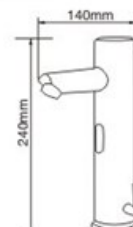

Ambient temperature	0-45°C
Ambient humidity	<95%RH
Dia. Of inlet pipe	G1/2" (DN15)
Degree of protection by enclosure	IP56

TECHNICAL SPECIFICATIONS

19.114

19.115

19.116

19.131A

height: 175mm

material: AISI 304 stainless steel

finish: chrome

19.131B

height: 235mm

material: AISI 304 stainless steel

finish: chrome

19.131C

height: 330mm

material: AISI 304 stainless steel