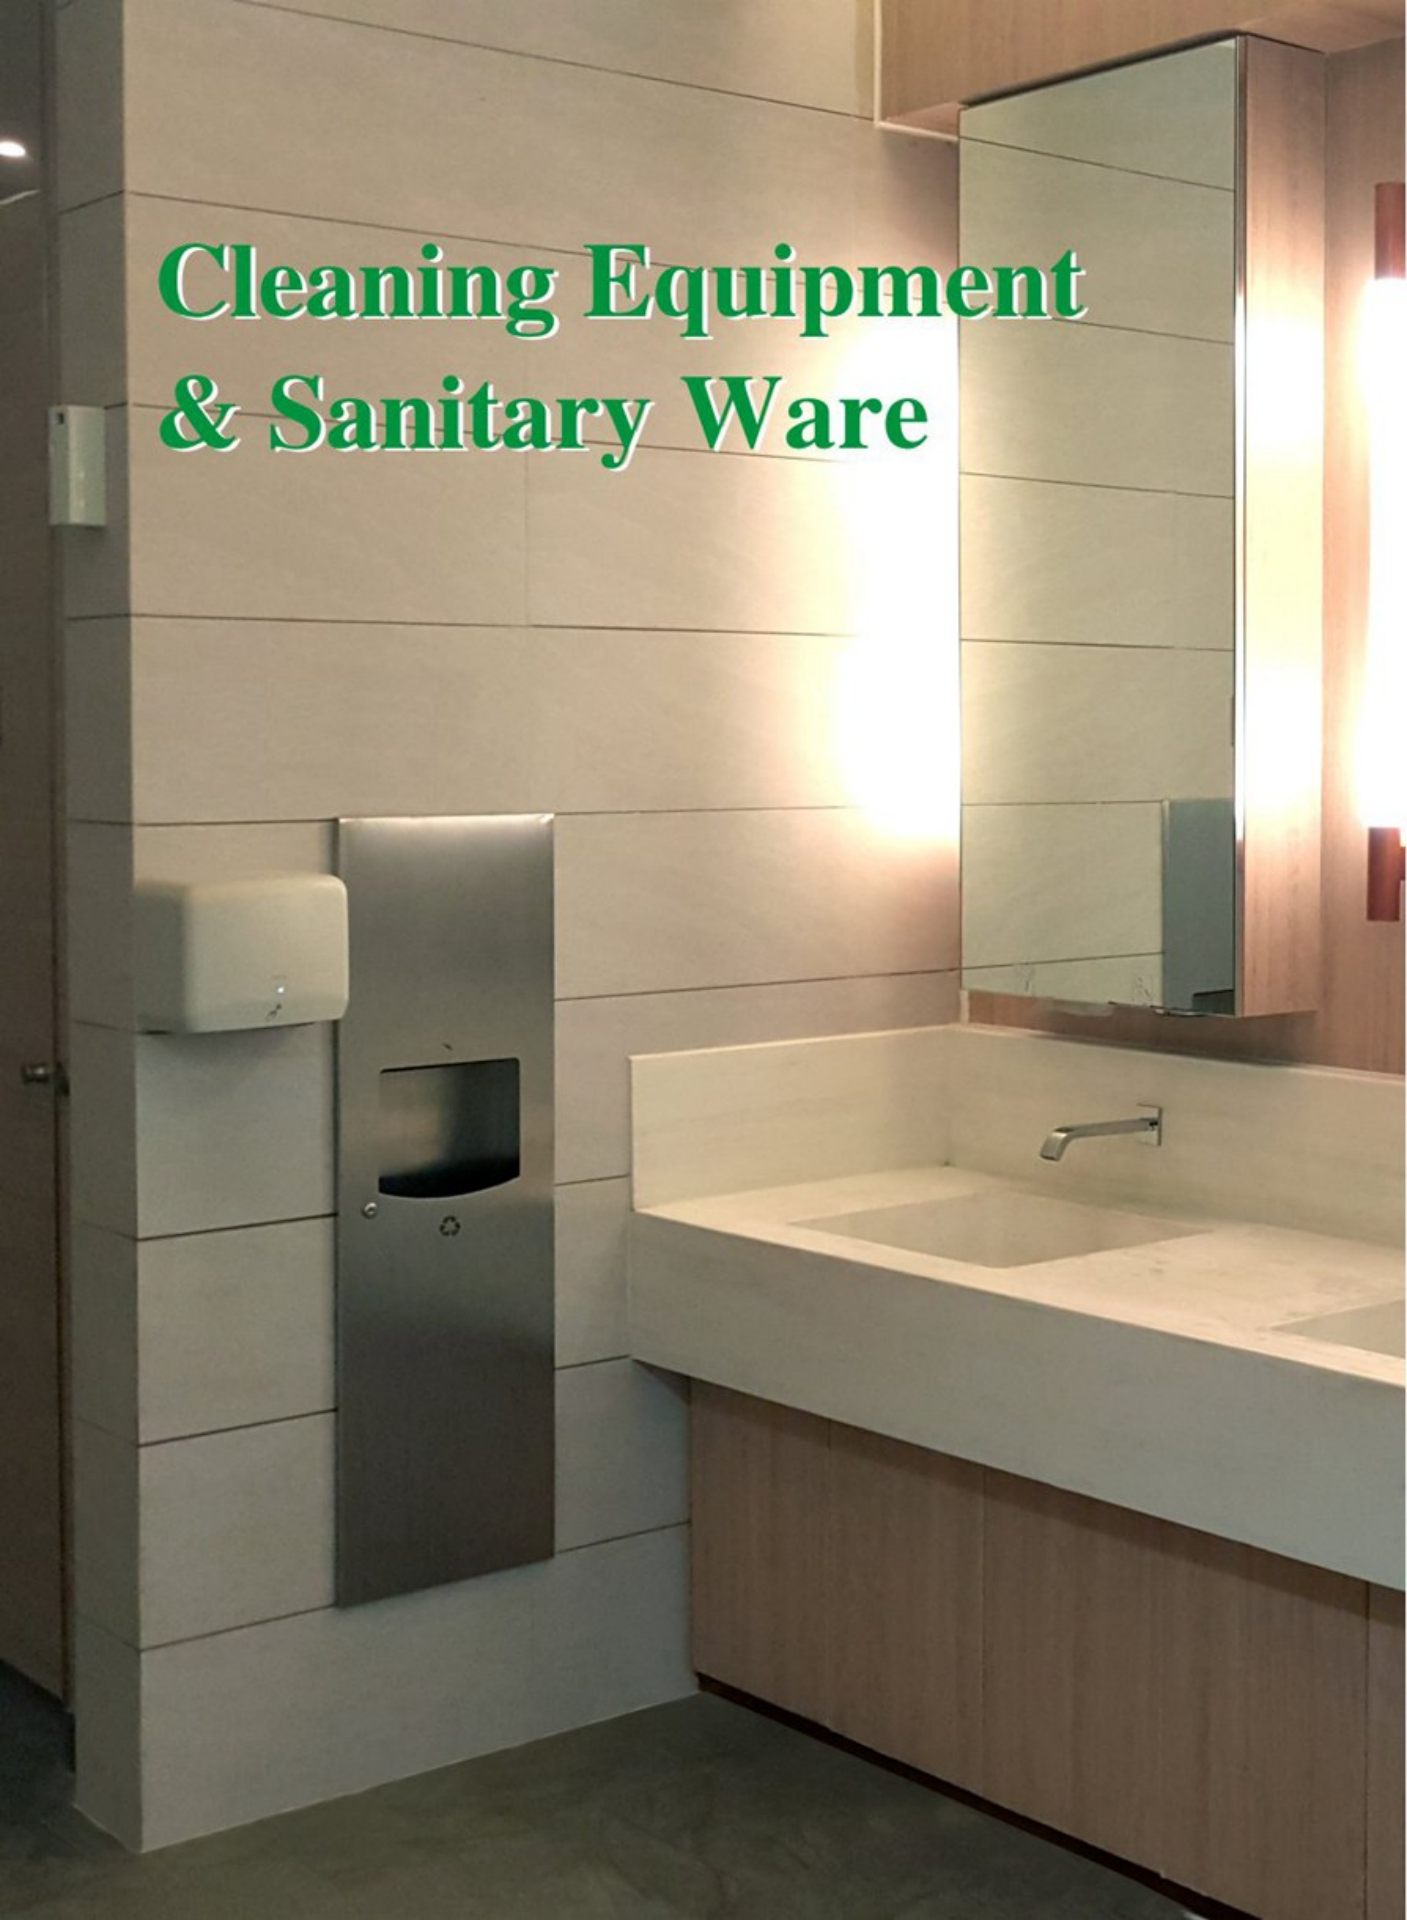

Cleaning Equipment & Sanitary Ware