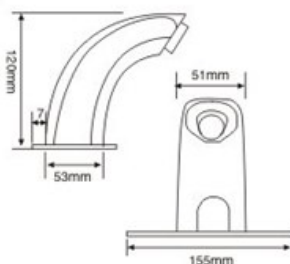

TECHNICAL SPECIFICATIONS

19.101