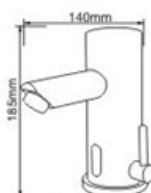

Capacity	6L
Dimension	L200xW205xH305 mm

17.502

Capacity	5L
Dimension	L220-280xW140xH290 mm

17.601

Capacity	8L
Dimension	D270xW325xH325 mm

17.602

Capacity	14L
Dimension	D270xW325xH365 mm

17.401

Capacity	12L
Dimension	Ø 205 x 575 mm

17.405

Capacity	12L
Dimension	Ø 205 x 510 mm

17.406

Capacity	20L
Dimension	Ø 250 x 545 mm

18.001

material: ABS
finish: white

18.002

Ambient temperature	0-45°C
Ambient humidity	<95%RH
Dia. Of inlet pipe	G1/2" (DN15)
Degree of protection by enclosure	IP56

TECHNICAL SPECIFICATIONS

19.114

19.115

19.116

19.131A

height: 175mm

material: AISI 304 stainless steel

finish: chrome

19.131B

height: 235mm

material: AISI 304 stainless steel

finish: chrome

19.131C

height: 330mm

material: AISI 304 stainless steel