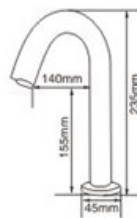

Ambient temperature	0-45°C
Ambient humidity	<95%RH
Dia. Of inlet pipe	G1/2" (DN15)
Degree of protection by enclosure	IP56

TECHNICAL SPECIFICATIONS

19.114

19.115

19.116

19.131A

height: 175mm

material: AISI 304 stainless steel

finish: chrome

19.131B

height: 235mm

material: AISI 304 stainless steel

finish: chrome

19.131C

height: 330mm

material: AISI 304 stainless steel

Dia. Of inlet pipe G1/2" (DN15)

Degree of protection by enclosure IP56

TECHNICAL SPECIFICATIONS
19.131A

19.131B

19.131C

19.132

23.101

material: smoked-free wood
finish: golden or silver

23.101 23.107 23.108

- Two polish brushes

23.103

- Two polish brushes & one dust brush

23.101 23.103

- A handle on the top of machine for moving conveniently.

TECHNICAL SPECIFICATIONS**23.101**

Dimension	370x510x230 mm
Voltage	220-240V
r.p.m.	1200
Power	100W
Weight	11kg