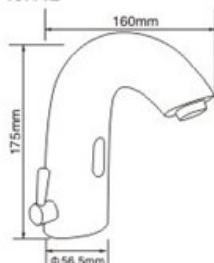

 material: brass
 finish: chrome

COMPONENTS & MATERIALS

- Touchless sensor faucet, surface mounted.
- Adjustable the hot and cold water.

DC/AC

Power	6V / 180 – 240V/50HZ
Power consumption	DC 6V. 4AA alkaline batteries lasts 1 years based on 200 cycles a day.
Detection zone	6–25 cm. Preset 15 cm.

batteries box

Ambient temperature	0–45°C
Ambient humidity	<95%RH
Dia. Of inlet pipe	G1/2" (DN15)
Degree of protection by enclosure	IP56

TECHNICAL SPECIFICATIONS
19.111

19.112

19.113

19.114

material: brass
finish: chrome