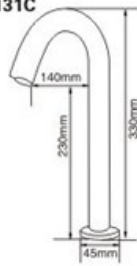

finish: chrome

19.131B

height: 235mm

material: AISI 304 stainless steel

finish: chrome

19.131C

height: 330mm

material: AISI 304 stainless steel

Dia. Of inlet pipe G1/2" (DN15)

Degree of protection by enclosure IP56

TECHNICAL SPECIFICATIONS
19.131A

19.131B

19.131C

19.132

23.101

material: smoked-free wood
finish: golden or silver

23.101 23.107 23.108

- Two polish brushes

23.103

- Two polish brushes & one dust brush

23.101 23.103

- A handle on the top of machine for moving conveniently.

TECHNICAL SPECIFICATIONS**23.101**

Dimension	370x510x230 mm
Voltage	220-240V
r.p.m.	1200
Power	100W
Weight	11kg

23.201

- Two polish brushes

23.203 23.205

- Two polish brushes & one dust brush

TECHNICAL SPECIFICATIONS

23.201		23.203		23.205	
Dimension	850x530x300 mm	Dimension	920x530x340 mm	Dimension	910x530x340 mm
Voltage	220-240V	Voltage	220-240V	Voltage	220-240V
r.p.m.	1200	r.p.m.	1200	r.p.m.	1200
Power	100W	Power	100W	Power	100W
Weight	20kg	Weight	23kg	Weight	25kg