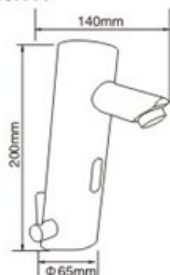

Weight 1.55kg

17.020

Capacity 20L

Weight 2.1kg

17.030

Capacity 30L

Weight 3.0kg

	L1	L Φ
17.003:	260mm	170mm
17.005:	278mm	205mm
17.012:	400mm	252mm
17.020:	455mm	292mm
17.030:	646mm	292mm

Capacity	6L
Dimension	L200xW205xH305 mm

17.502

Capacity	5L
Dimension	L220-280xW140xH290 mm

17.601

Capacity	8L
Dimension	D270xW325xH325 mm

17.602

Capacity	14L
Dimension	D270xW325xH365 mm

17.401

Capacity	12L
Dimension	Ø 205 x 575 mm

17.405

Capacity	12L
Dimension	Ø 205 x 510 mm

17.406

Capacity	20L
Dimension	Ø 250 x 545 mm

18.001

material: ABS
finish: white

18.002

batteries box

Ambient temperature	0–45°C
Ambient humidity	<95%RH
Dia. Of inlet pipe	G1/2" (DN15)
Degree of protection by enclosure	IP56

TECHNICAL SPECIFICATIONS
19.111

19.112

19.113

19.114

material: brass
finish: chrome