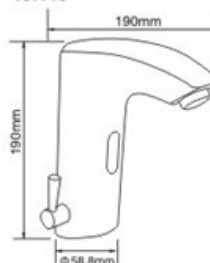

 material: brass
 finish: chrome

COMPONENTS & MATERIALS

- Touchless sensor faucet, surface mounted.
- Adjustable the hot and cold water.

DC/AC

Power	6V / 180 – 240V/50HZ
Power consumption	DC 6V. 4AA alkaline batteries lasts 1 years based on 200 cycles a day.
Detection zone	6–25 cm. Preset 15 cm.

batteries box

Ambient temperature	0–45°C
Ambient humidity	<95%RH
Dia. Of inlet pipe	G1/2" (DN15)
Degree of protection by enclosure	IP56

TECHNICAL SPECIFICATIONS
19.111

19.112

19.113

19.114

material: brass
finish: chrome